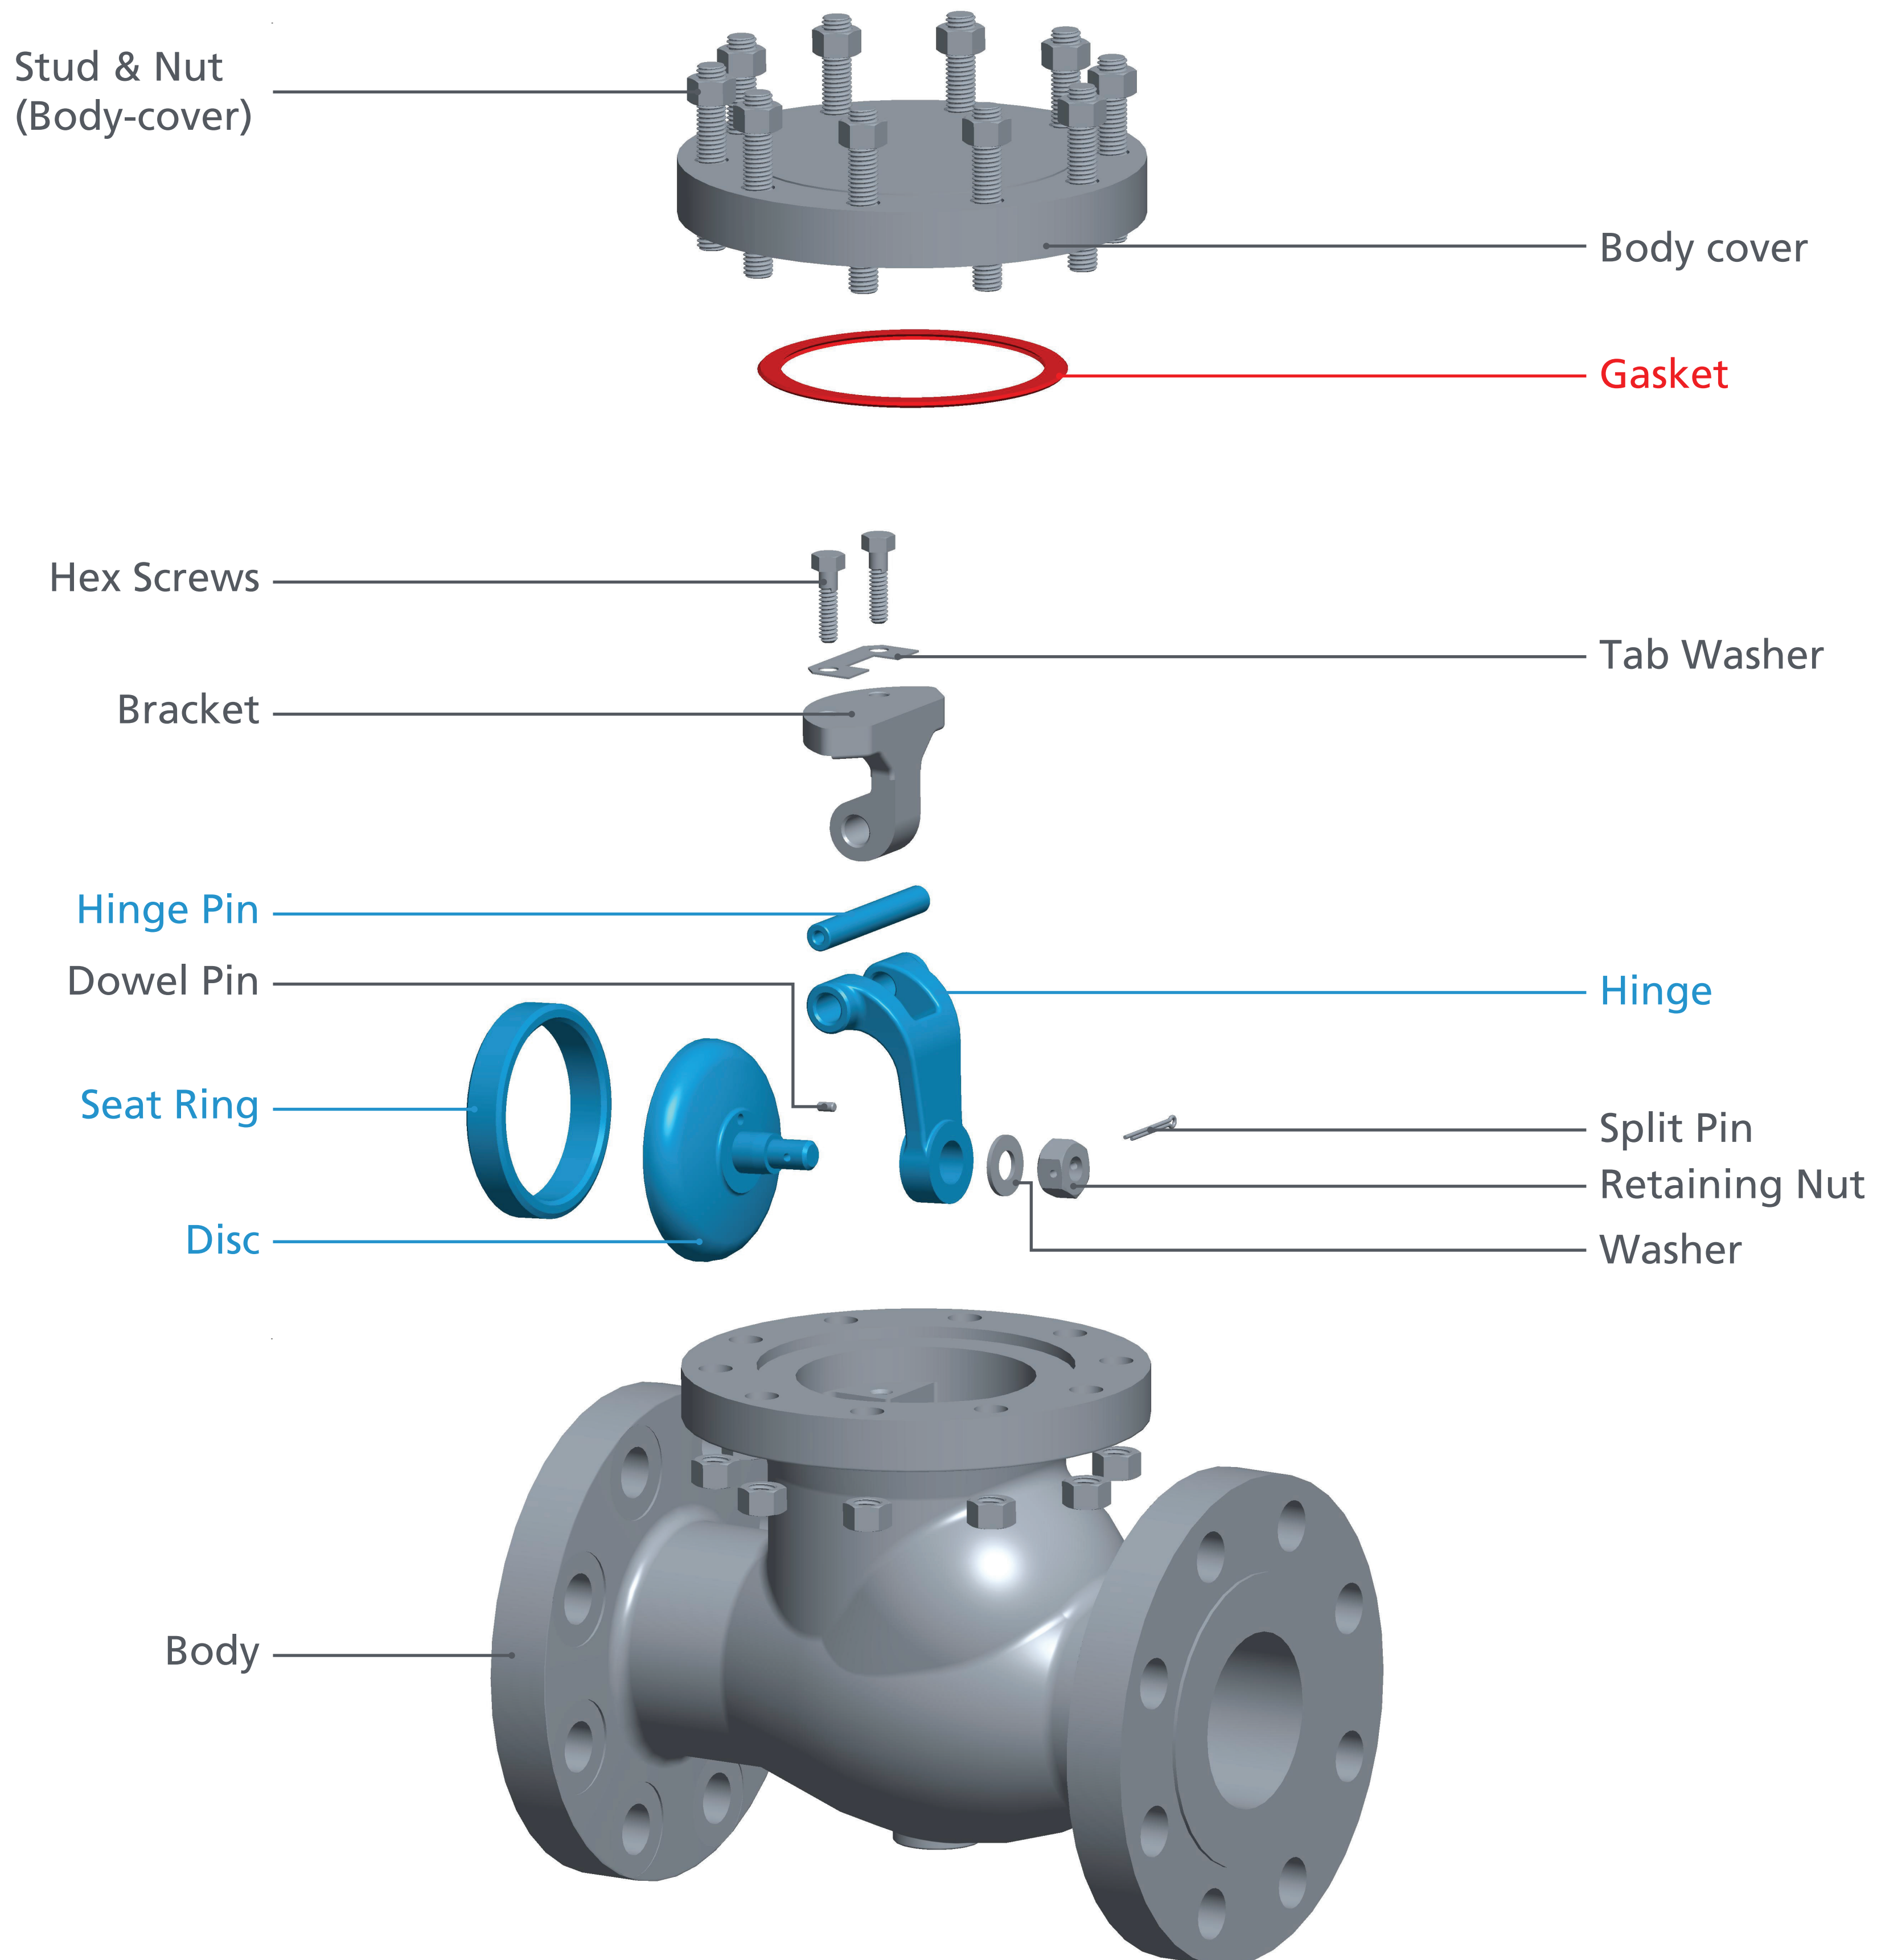

Cast Steel Check Valve

Exploded View and Spare Parts Categorisation

LEGEND

- Mandatory Spares
- Recommended Spares